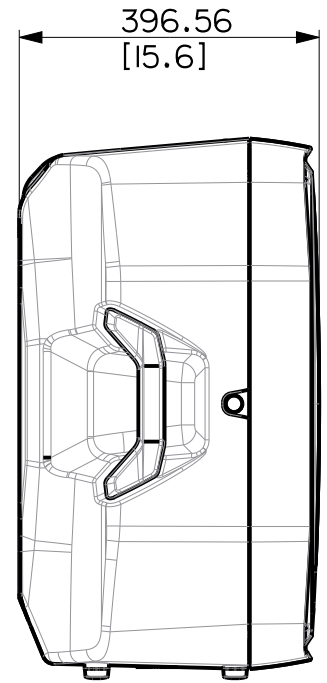

283.98
[11.2]

208.98
[8.2]

442.23
[17.4]

713.14
[28.1]

396.56
[15.6]

283.44
[11.2]

SPEAKER HD 35-A 230V

VISTA 3D / 3D VIEW