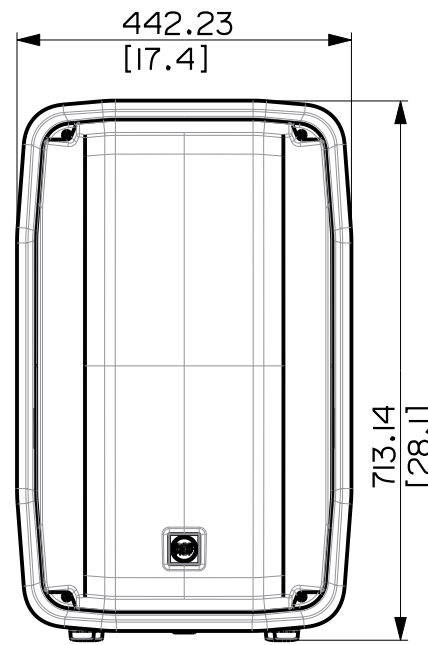

283.98
[11.2]

208.98
[8.2]

442.23
[17.4]

713.14
[28.1]

396.56
[15.6]

283.44
[11.2]

SPEAKER HD 35-A 230V

VISTA 3D / 3D VIEW