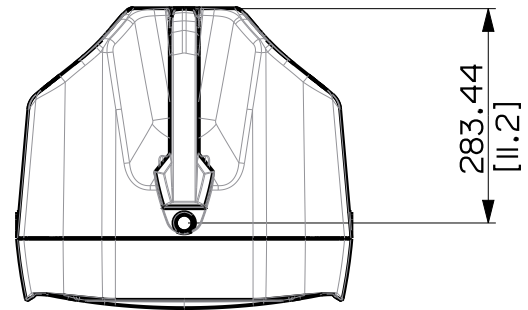

283.98
[11.2]

208.98
[8.2]

442.23
[17.4]

713.14
[28.1]

396.56
[15.6]

283.44
[11.2]

SPEAKER HD 35-A 230V

VISTA 3D / 3D VIEW